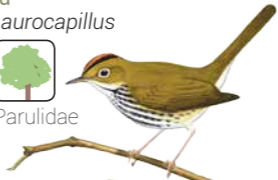

Chipe-suelero Coronado
Ovenbird
Seiurus aurocapillus