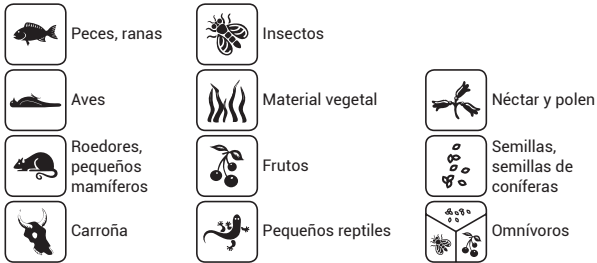

Simbología para las aves

Tipos de alimentación